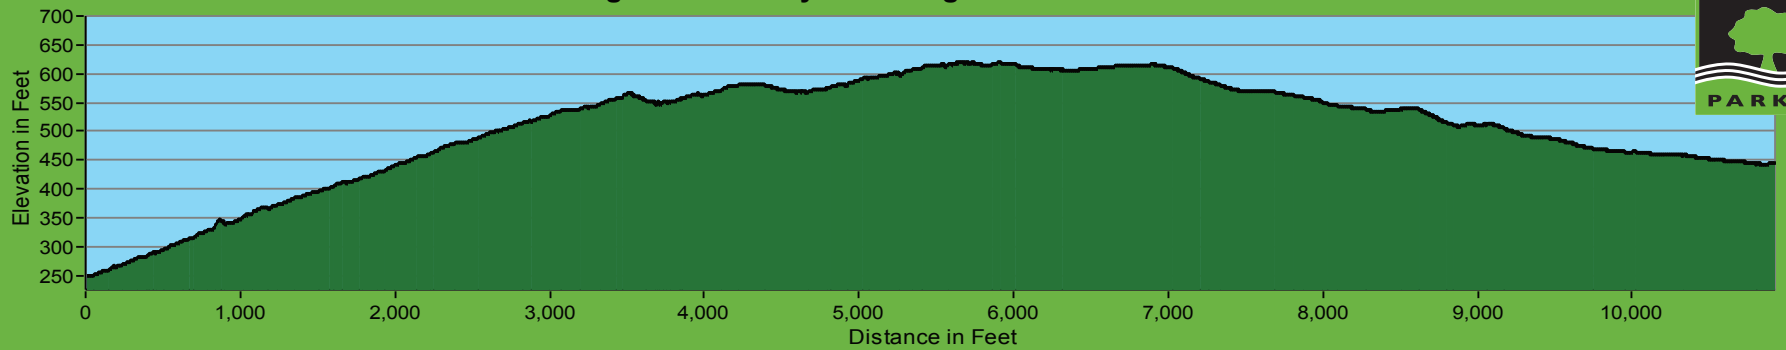

Edgewood County Park - Edgewood Trail Profile

372 Foot Elevation Change / Profile begins at Canada Road and ends at Stagecoach Road