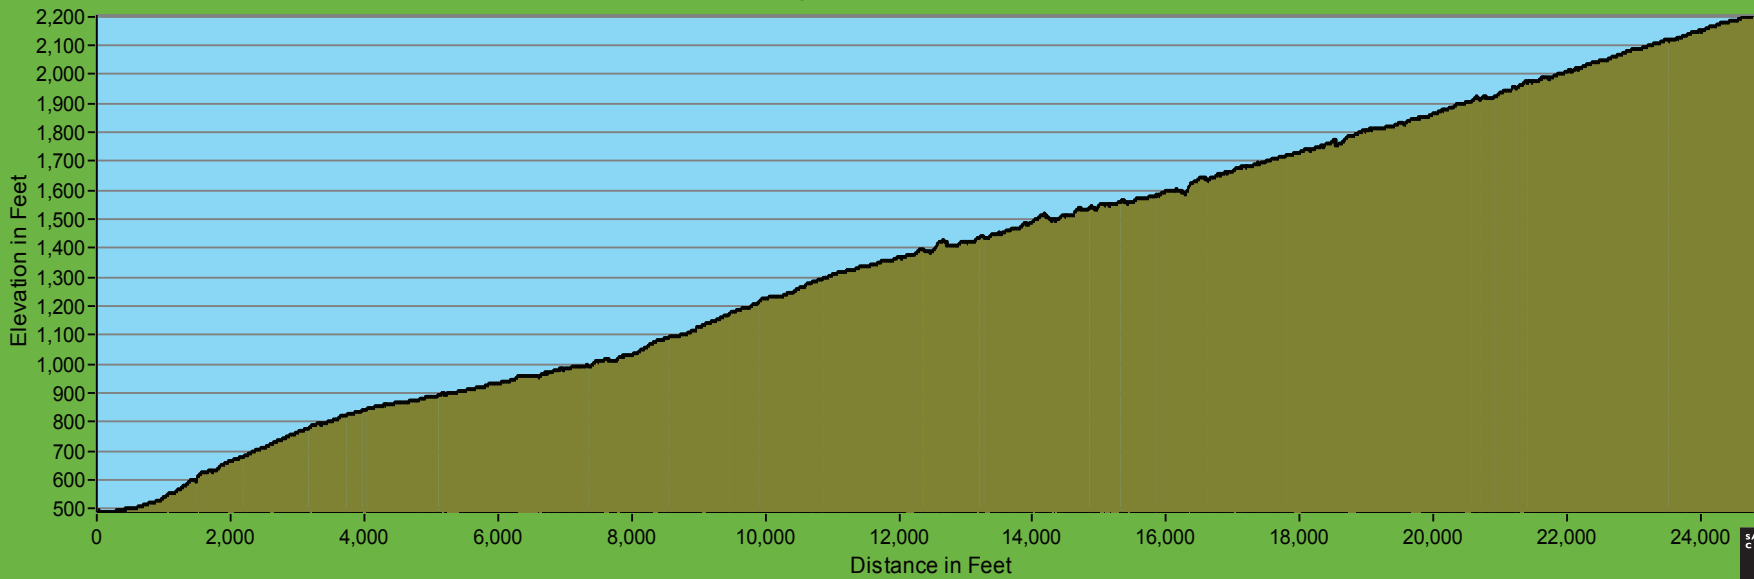

### Wunderlich County Park / Alambique Trail Profile

1714 foot elevation change / Profile begins at Main Entrance Parking lot and ends at Skyline Boulevard