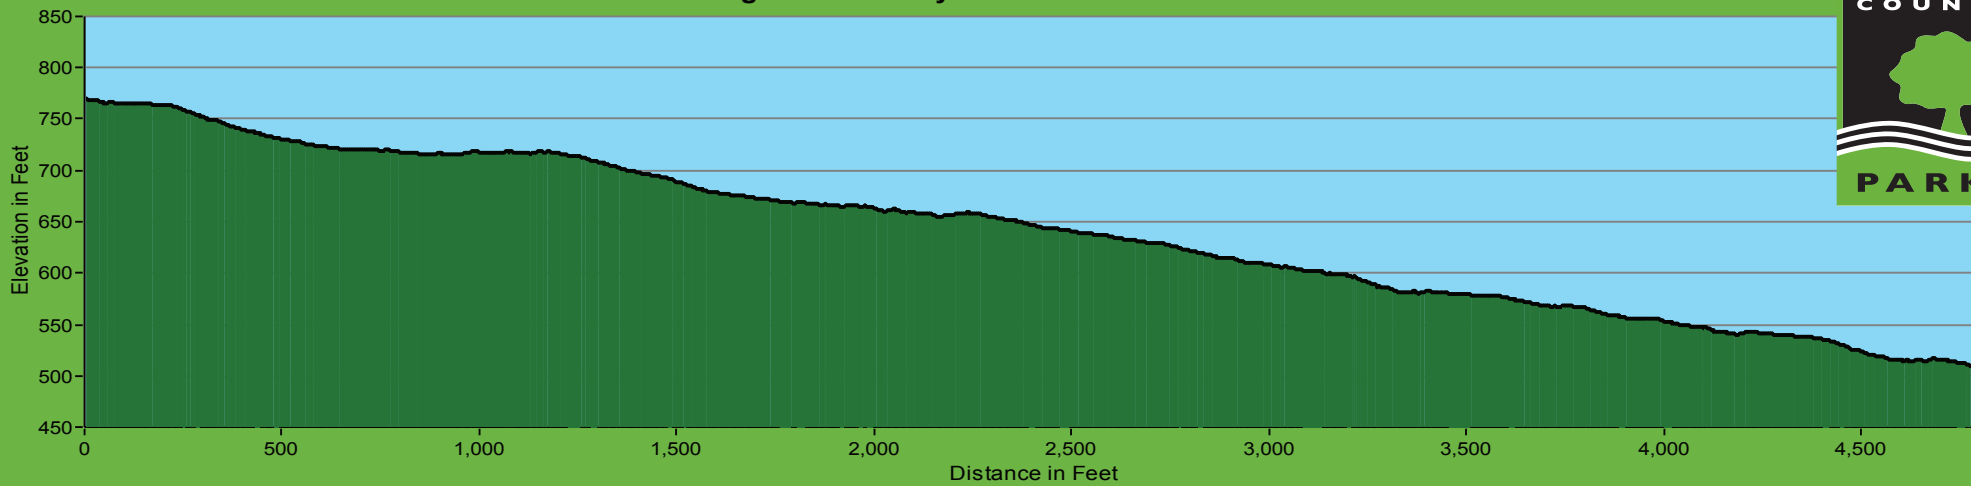

### Edgewood County Park - Clarkia Trail Profile

262 Foot elevation Change / Profile begins at Robertson Way and ends at Canada Road